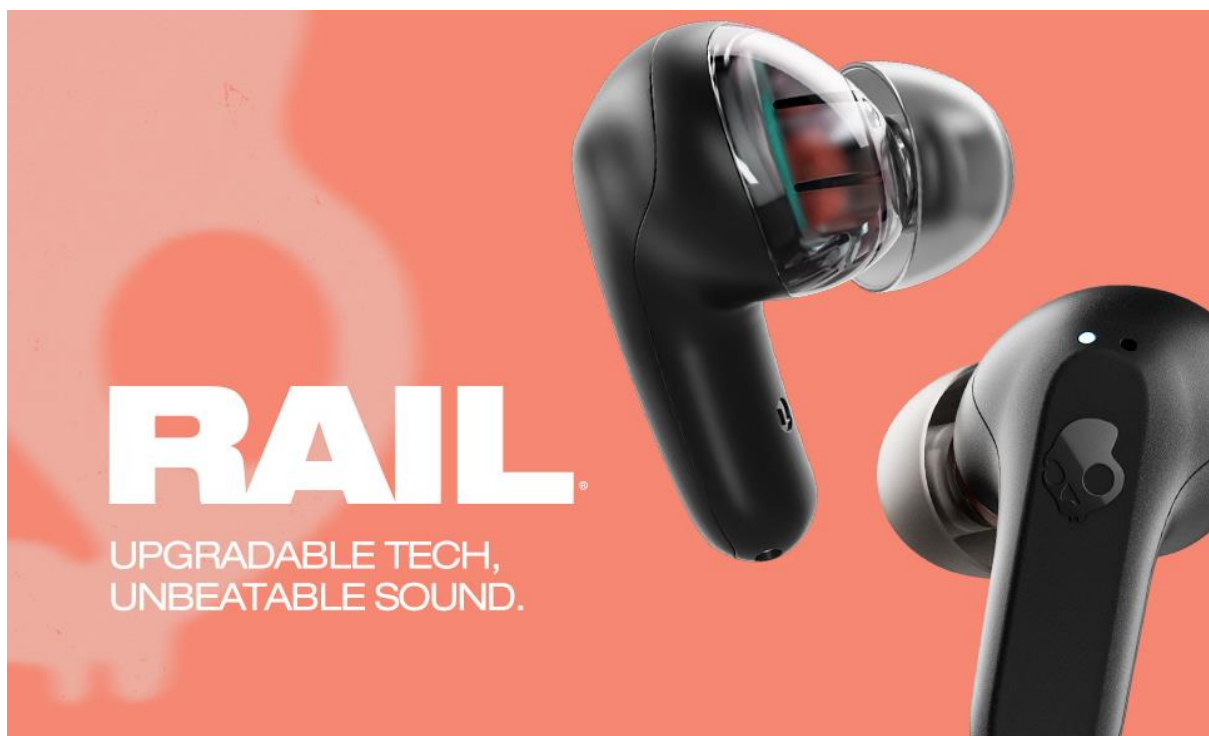

crafted from 50% certified recycled plastics, reducing their carbon footprint. With up to 20 hours of battery life (8 hours in the earbuds and 12 hours in the case), they provide extended usage on a single charge.

Key Features

- 20 Hours+ Battery Life
- Rapid Charge (10 mins = 120 mins of playtime)
- Touch Controls
- Music, Movie & Podcast EQ Modes
- IPX4 Sweat and Water Resistant
- Noise Isolating Fit
- Skullcandy Supreme Sound®
- Auto On/Connect
- True Wireless via Bluetooth® 5.2

Rail True Wireless Earbuds – Launch Price INR 7699/-

The Rail True Wireless Earbuds represent Skullcandy's premium offering, featuring hands-free voice control through Skull-iQ Smart Feature Technology®, Multipoint Pairing, and a Clear Voice Smart Mic. These earbuds can receive over-the-air updates via the Skull-iQ App, ensuring enhanced functionality and a longer product life.

Key Features:

- Up to 42 Hours of Battery Life + Rapid Charge
- IP55 Sweat, Water, and Dust Resistant
- Skull-iQ Smart Feature Technology®
- Over-the-Air Updates